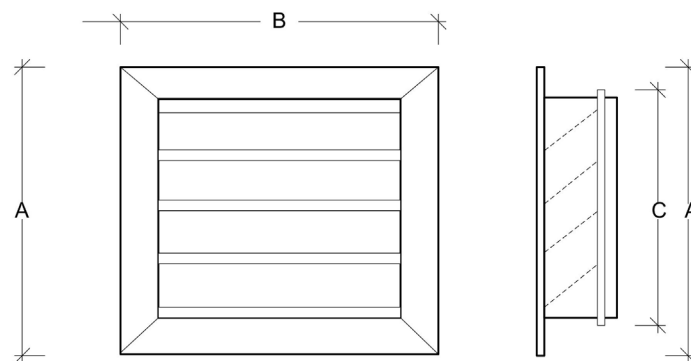

DIFFUSION - EXTERNAL

PRODUCT DETAILS

DIMENSIONS:

Code	A	B	C
3WPL200	235	235	184

SPECIAL ORDERS:			
Code: 3WPL	A	B	C
Weatherproof Louvre	(Width)	(Length)	184

GENERAL:

- Natural anodised or powder coated finish
- Easy to install
- Easy to clean and maintain
- Universally accepted design