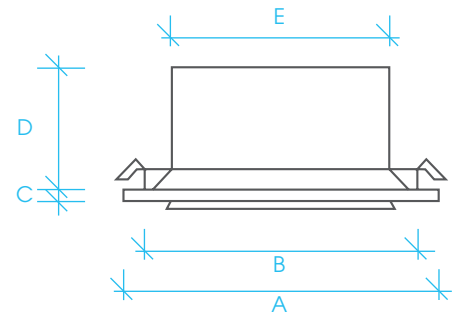

SLIM-LINE DIFFUSER

expella™

Low profile ceiling diffuser

Expella has developed a unique low profile ceiling diffuser to improve function and aesthetics in the bathroom. It incorporates 'quick fit' clips and an integrated non-return volume control damper to simplify installation and ultimately reduce installation costs.

* Depending on design and location of fan

SLIM-LINE DIFFUSER

Low profile ceiling diffuser

DIMENSIONS:

Model	A	B (hole size)	C	D	E
3PSD150	250	215 x 215	4	85	150

FEATURES:

Aust. Reg. Design - 201711265
Patent Pending - 2017900720