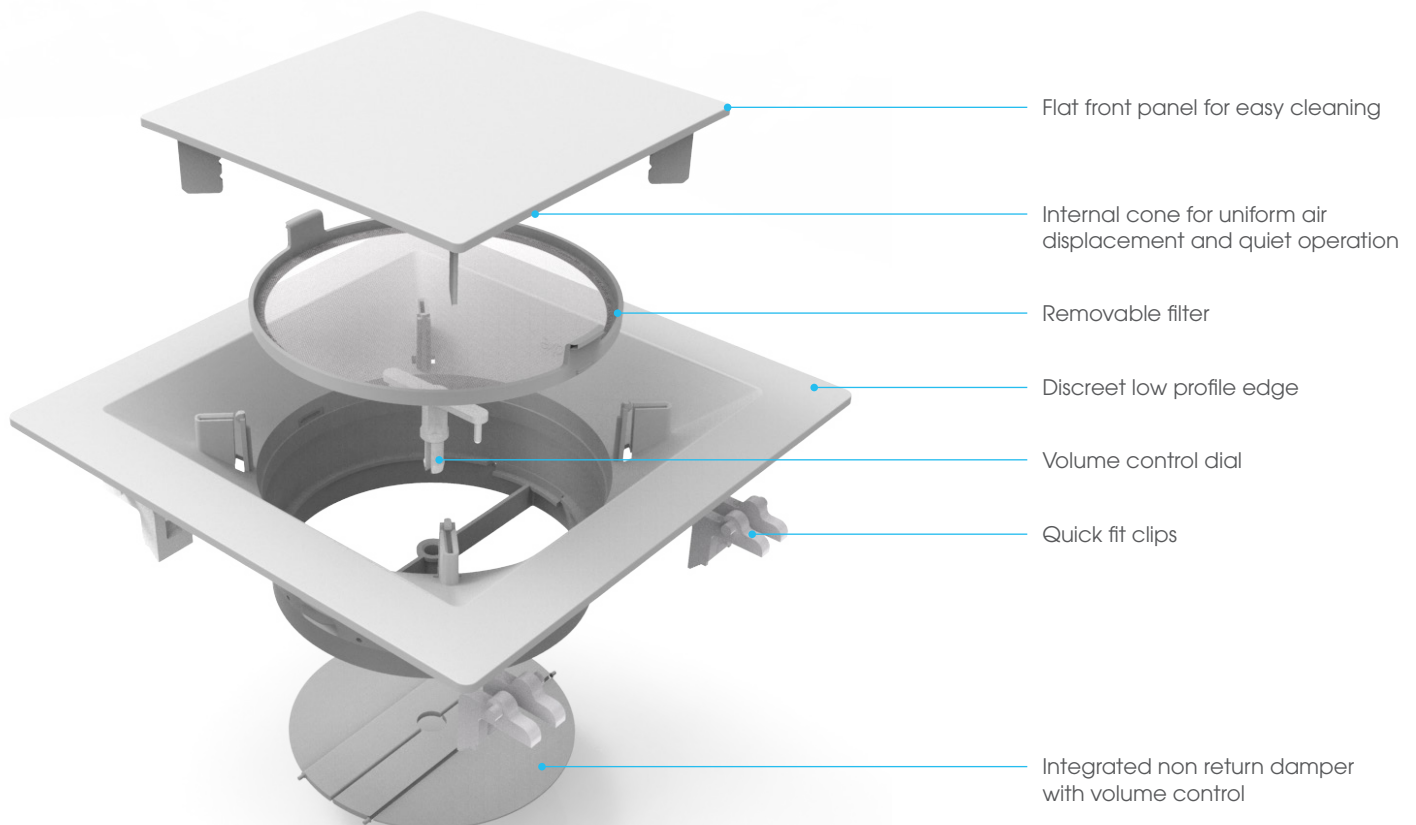

SLIM-LINE DIFFUSER

expella™

Low profile ceiling diffuser

Expella has developed a unique low profile ceiling diffuser to improve function and aesthetics in the bathroom. It incorporates 'quick fit' clips and an integrated non-return volume control damper to simplify installation and ultimately reduce installation costs.

MANUFACTURER:

expella™

WARRANTY:

5 years

APPLICATIONS AND INSTALLATION:

- Suitable for supply air and exhaust air applications
- Quick fit – snap in clips to ensure fast and simple installation.

BENEFITS:

- Low profile
- Australian designed
- Quiet operation
- Easy to install to reduce installation costs
- Integrated non-return and volume control damper
- Removable filter to increase life of exhaust fan
- Optional G4 air filter for supply air function to remove pollutants from outside air
- Easy to clean and maintain
- Eliminates need for access panel*

* Depending on design and location of fan

SLIM-LINE DIFFUSER

Low profile ceiling diffuser

DIMENSIONS:

Model	A	B (hole size)	C	D	E
3PSD150	250	215 x 215	4	85	150

FEATURES:

Aust. Reg. Design - 201711265
Patent Pending - 2017900720